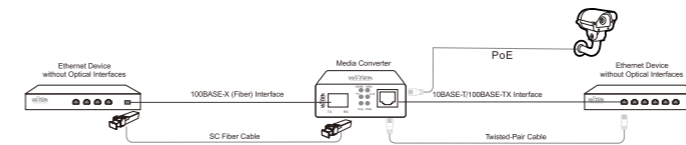

Fiber Optical Transceiver

WI-MC111G/WI-MC111GP

Package Contents

- Take WI-MC111GP as an example

2 x WI-MC111GP

2 x Power adapter

1 x Quick installation guide

Product Overview

10/100/1000Mbps RJ-45 port with 802.3af/at

Heat Dissipation

Indicators	Definition	Status	Description
PWR	Power Supply	on off	Power input No power
FDX	Network	on off	Full-Duplex Half-Duplex
1000Mbps	Network Link	on	1000Mbps Link
1000Mbps/TX	Network Link	on	1000Mbps Link
FX 100	Optical Link	on	100Mbps Link
Link/TX Link	Network Link & Data	on	Link
		off	No Link
		blink	Data is transmitting
FX/FX Link	Optical Link & Data	on	Link
		off	No Link
		blink	Data is transmitting

Product Networking

Scenario 1: Connect Devices with and without Optical Interfaces

Scenario 2: Connect Devices without Optical Interfaces

Note:

- Model WI-MC111GP have PoE output port
- Please connect the TX port of one converter to the Rx port of the other converter