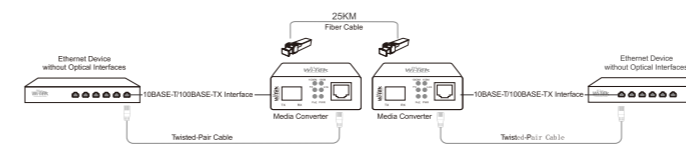

Fiber Optical Transceiver

WI-MC111G/WI-MC111GP

Package Contents

- Take WI-MC111GP as an example

2 x WI-MC111GP

2 x Power adapter

1 x Quick installation guide

Product Overview

10/100/1000Mbps RJ-45 port with 802.3af/at

Heat Dissipation

Indicators	Definition	Status	Description
PWR	Power Supply	on off	Power input No power
FDX	Network	on off	Full-Duplex Half-Duplex
1000Mbps	Network Link	on	1000Mbps Link
1000Mbps/TX	Network Link	on	1000Mbps Link
FX 100	Optical Link	on	100Mbps Link
Link/TX Link	Network Link & Data	on	Link
		off	No Link
		blink	Data is transmitting
FX/FX Link	Optical Link & Data	on	Link
		off	No Link
		blink	Data is transmitting

Product Networking

Scenario 1: Connect Devices with and without Optical Interfaces

Scenario 2: Connect Devices without Optical Interfaces

Note:

- Model WI-MC111GP have PoE output port
- Please connect the TX port of one converter to the Rx port of the other converter

Product	WI-MC111G	WI-MC111GP
Speed	1000Mbps	1000Mbps
Transmit Range	Depend on the SFP module	Depend on the SFP module
Ports	1GE+1SFP	1GE(PoE)+1SFP
PoE Output	N/A	802.3af/at
Power Adapter	5V/2A	52V/0.93A
Fiber Type	SFP Slot	SFP Slot
Application	Indoor	Indoor